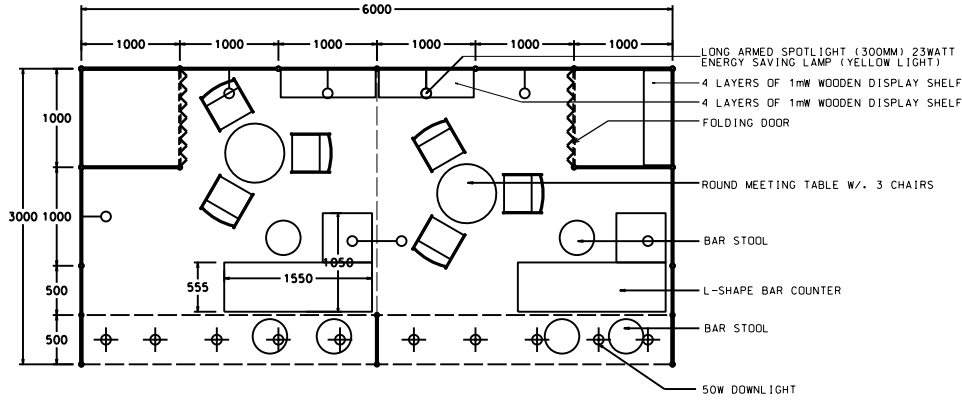

Hong Kong International Wine and Spirits Fair

香港國際美酒展

6M x 3M Standard Booth (Option B)

六米乘三米標準攤位

BOOTH SPECIFICATIONS		QTY.
	L-SHAPE BAR COUNTER	2
	1000W x 300D WOODEN DISPLAY SHELF	12
	LONG ARMED SPOTLIGHT (300MM) 23WATT ENERGY SAVING LAMP (YELLOW LIGHT)	8
	ROUND MEETING TABLE	2
	BAR STOOL	6
	BLACK LEATHER CHAIR	6
	RUBBISH BIN & CARPET (18sqm.)	