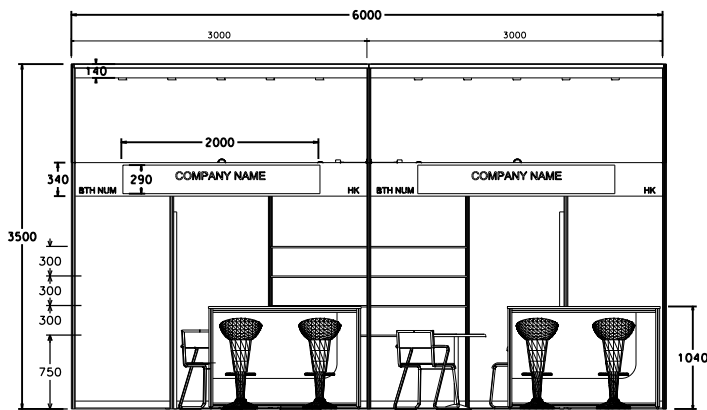

Hong Kong International Wine and Spirits Fair

香港國際美酒展

6M x 3M Standard Booth (Option B)

六米乘三米標準攤位

BOOTH SPECIFICATIONS		QTY.
	L-SHAPE BAR COUNTER	2
	1000W x 300D WOODEN DISPLAY SHELF	12
	LONG ARMED SPOTLIGHT (300MM) 23WATT ENERGY SAVING LAMP (YELLOW LIGHT)	8
	ROUND MEETING TABLE	2
	BAR STOOL	6
	BLACK LEATHER CHAIR	6
	RUBBISH BIN & CARPET (18sqm.)	