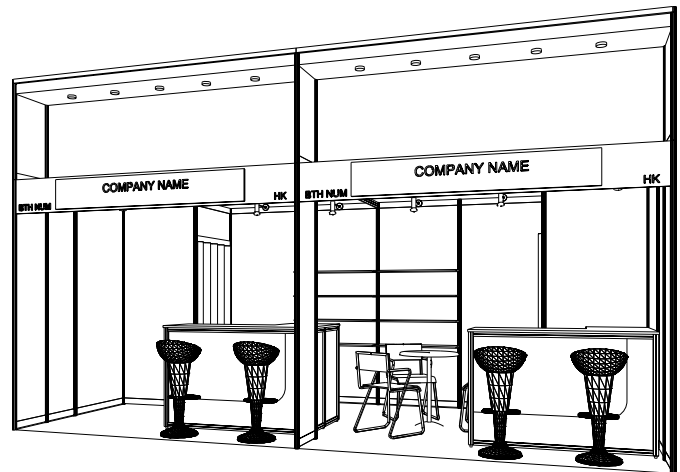

Hong Kong International Wine and Spirits Fair

香港國際美酒展

6M x 3M Standard Booth (Option B)

六米乘三米標準攤位

BOOTH SPECIFICATIONS		QTY.
	L-SHAPE BAR COUNTER	2
	1000W x 300D WOODEN DISPLAY SHELF	12
	LONG ARMED SPOTLIGHT (300MM) 23WATT ENERGY SAVING LAMP (YELLOW LIGHT)	8
	ROUND MEETING TABLE	2
	BAR STOOL	6
	BLACK LEATHER CHAIR	6
	RUBBISH BIN & CARPET (18sqm.)	